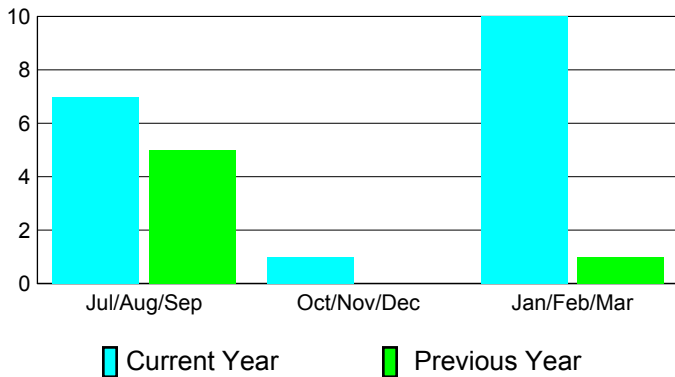

2010-2011 GMT Reports for District (or Undistricted) **District 324B3**

GMT: M NAGARAJAN

Location: INDIA

GMT CA: 6

CLUBS

Club Results
2010-2011

Clubs
2009-2010

Month	New Club Goal	Actual New Clubs	Actual Dropped Clubs	Gain/Loss of Clubs	Gain/Loss of Clubs
Jul/Aug/Sep	8	7	0	7	5
Oct/Nov/Dec	4	3	-2	1	0
Jan/Feb/Mar	2	9	1	10	1
Totals	14	19	-1	18	6

Club Results 2010-2011

Goal, New, Dropped, Gain/Loss

Comparison of Club Gain/Loss

Current Year Compared to the Previous Year

YTD Status Quo Clubs 2010-2011

Status Quo Clubs Compared to Status Quo Members

MEMBERSHIP