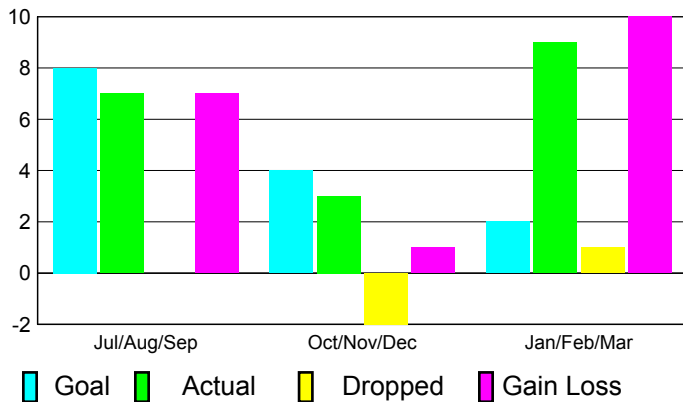

2010-2011 GMT Reports for District (or Undistricted) **District 324B3**

GMT: M NAGARAJAN

Location: INDIA

GMT CA: 6

CLUBS

Club Results
2010-2011

Clubs
2009-2010

Month	New Club Goal	Actual New Clubs	Actual Dropped Clubs	Gain/Loss of Clubs	Gain/Loss of Clubs
Jul/Aug/Sep	8	7	0	7	5
Oct/Nov/Dec	4	3	-2	1	0
Jan/Feb/Mar	2	9	1	10	1
Totals	14	19	-1	18	6

Club Results 2010-2011

Goal, New, Dropped, Gain/Loss

Comparison of Club Gain/Loss

Current Year Compared to the Previous Year

YTD Status Quo Clubs 2010-2011

Status Quo Clubs Compared to Status Quo Members

MEMBERSHIP