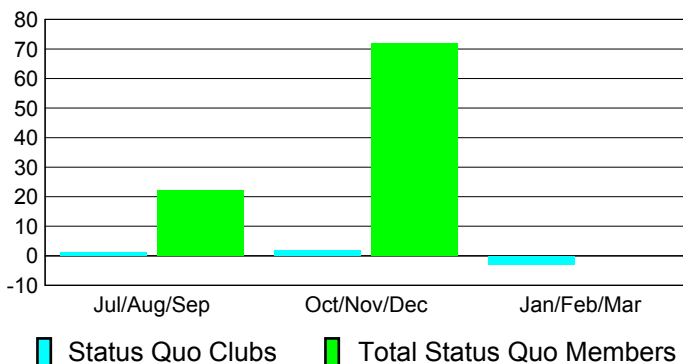

Club Results 2010-2011

Goal, New, Dropped, Gain/Loss

Comparison of Club Gain/Loss

Current Year Compared to the Previous Year

YTD Status Quo Clubs 2010-2011

Status Quo Clubs Compared to Status Quo Members

MEMBERSHIP

Membership Results
2010-2011

Membership
2009-2010

Month	Net Memb Goal	Actual New Memb	Actual Dropped Memb	Gain/Loss of Memb	Gain/Loss of Memb
Jul/Aug/Sep	271	457	-120	337	110
Oct/Nov/Dec	139	251	-122	129	-7
Jan/Feb/Mar	95	654	-91	563	229
Totals	505	1362	-333	1029	332