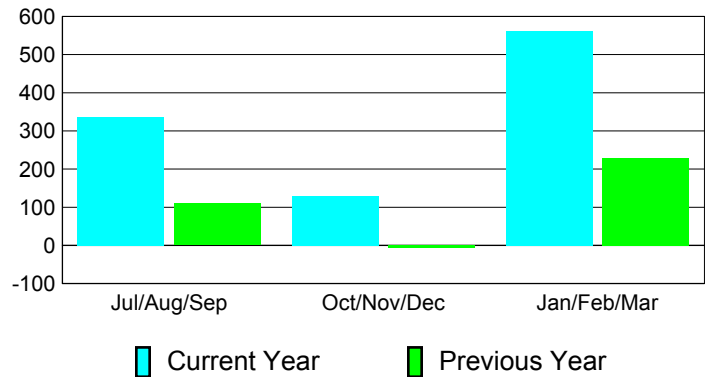

Membership Results
2010-2011

Membership
2009-2010

Month	Net Memb Goal	Actual New Memb	Actual Dropped Memb	Gain/Loss of Memb	Gain/Loss of Memb
Jul/Aug/Sep	271	457	-120	337	110
Oct/Nov/Dec	139	251	-122	129	-7
Jan/Feb/Mar	95	654	-91	563	229
Totals	505	1362	-333	1029	332

Membership Results 2010-2011

Goal, New, Dropped, Gain/Loss

Comparison of Membership Gain/Loss

Current Year Compared to the Previous Year

Gender Comparison 2010-2011

Jul/Aug/Sep

Oct/Nov/Dec

Jan/Feb/Mar