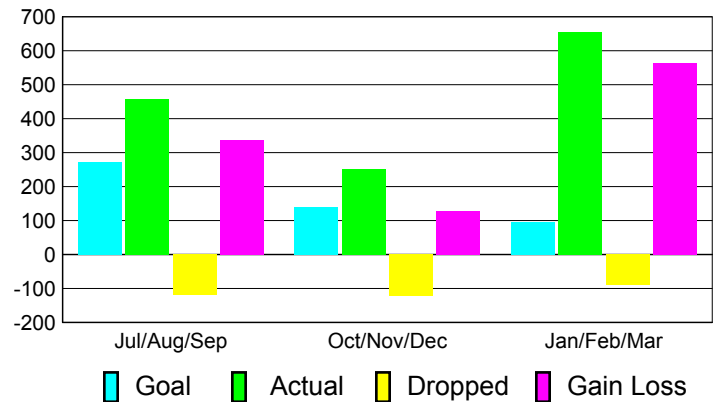

Membership Results 2010-2011

Goal, New, Dropped, Gain/Loss

Comparison of Membership Gain/Loss

Current Year Compared to the Previous Year